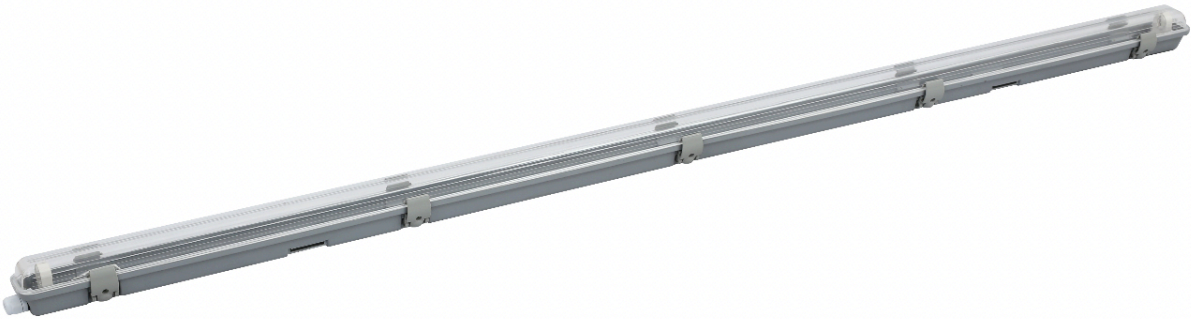

06.09.2022

**WATERPROOF FIXTURE W/O TUBE
GO-4150****Specifications:**

- Power : 1x18W
- Size : 120cm
- Voltage range : AC220-240V
- Hertz : 50-60 Hz
- Protection : IP65
- Cover : Transparent Cover
- Material : ABS base + PS Diffuser
- Warranty : 2 years