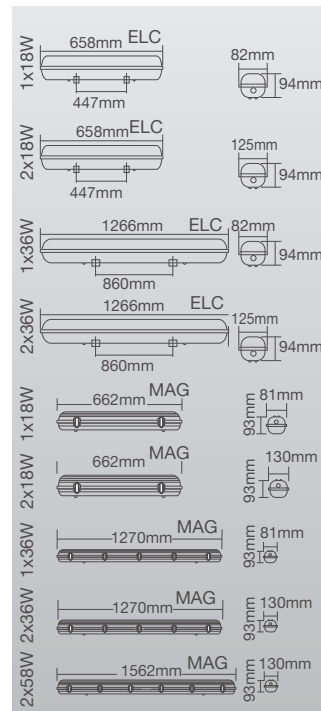

LINEA - S

WATERPROOF LAMPS

LINEA-S is a linear waterproof lamp. It's ready to install T8 (G13) socketed fluorescent tubes.

Code	Spec.	Power	Product Size	Pcs/Midbox	Pcs/Outbox	Outbox Dimensions	EAN-13	ITF-14
3310110	T8/ELC	1x18W	82x94x658mm	N/A	10	690x365x215mm	8680168582871	38680168582872
3310130	T8/ELC	1x36W	82x94x1266mm	N/A	8	1295x285x205mm	8680168584516	38680168584517
3310120	T8/ELC	2x18W	128x94x658mm	N/A	6	695x295x215mm	8680168582888	38680168582889
3310140	T8/ELC	2x36W	125x94x1266mm	N/A	6	1295x215x285mm	8680168584523	38680168584524
3310020	T8/MAG	1x18W	81x93x662mm	N/A	10	690x365x215mm	8699187545217	38699187545218
3310030	T8/MAG	1x36W	81x93x1270mm	N/A	8	1295x285x215mm	8699187545224	38699187545225
3310040	T8/MAG	2x18W	130x93x662mm	N/A	6	695x295x215mm	8699187545231	38699187545232
3310050	T8/MAG	2x36W	130x93x1270mm	N/A	6	1295x295x215mm	8699187545248	38699187545249
3310060	T8/MAG	2x58W	130x93x1562mm	N/A	4	1580x280x155mm	8699187549994	38699187549995