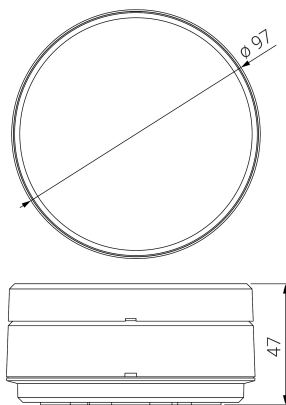

## Technical datasheet

Emergency Lighting  
Ref. Q-100L

Dimensions (mm):

Photometric data:

LED **CE**

**UNE 60598-2-22**  
**230V 50/60HZ**

Emergency Lighting: ARQUE. Reference: Q-100L, manufactured by Normalux. Lumens 85 lm. Autonomy (h) 1h. Operating mode: Non Maintained. Installation: Surface Mounting. Light source: Led. Battery of: Ni-Cd 3.6V/300mAh. IP: 44. IK: 09. Version: Standard. Color: White. Casing: Polycarbonate. Voltage: 230V 50/60Hz. Dimensions (mm): 97 x 97 x 47 mm. Manufactured according UNE 60598-2-22 regulations. Compatible with S-TE remote control.