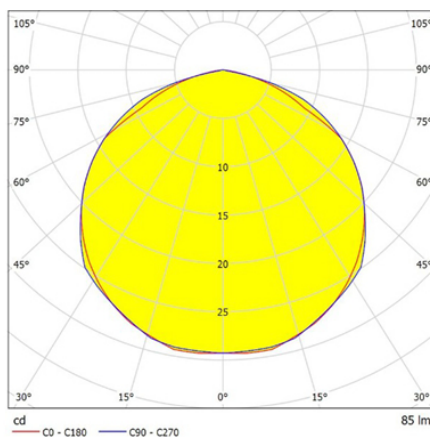

## Technical datasheet

Emergency Lighting  
Ref. Q-100L

Dimensions (mm):

Photometric data:

LED **CE**

**UNE 60598-2-22**  
**230V 50/60HZ**

Emergency Lighting: ARQUE. Reference: Q-100L, manufactured by Normalux. Lumens 85 lm. Autonomy (h) 1h. Operating mode: Non Maintained. Installation: Surface Mounting. Light source: Led. Battery of: Ni-Cd 3.6V/300mAh. IP: 44. IK: 09. Version: Standard. Color: White. Casing: Polycarbonate. Voltage: 230V 50/60Hz. Dimensions (mm): 97 x 97 x 47 mm. Manufactured according UNE 60598-2-22 regulations. Compatible with S-TE remote control.